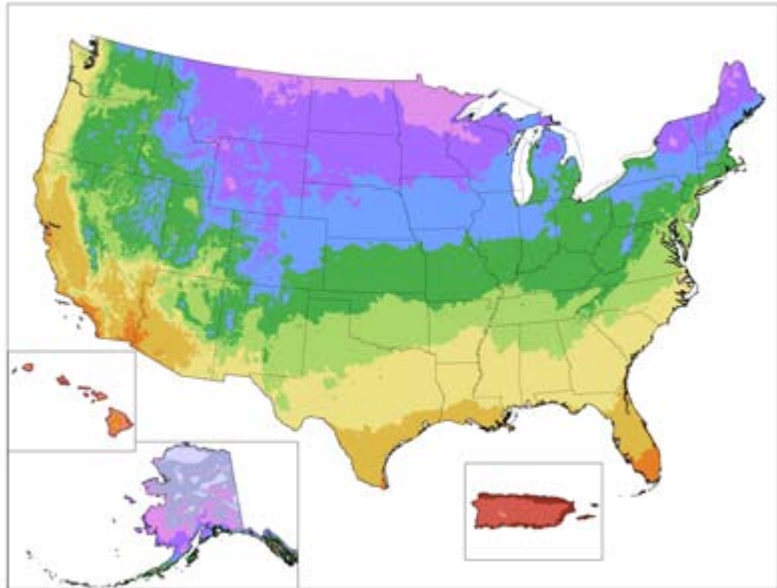

greenscreen® also recommends that all plant material receive regular maintenance according to standard horticultural practices. Specific maintenance specifications regarding vine plant material should be part of the best management practices. Heavy and aggressive plants, such as Wisteria (*Wisteria chinensis*) and Bouganvillea (*Bouganvillea* varieties) can quickly dominate or overtake a site if proper maintenance is not performed.

Designing and mixing vines on the same panel can be very successful. Using evergreen vines, in combination, with deciduous vines is a great way to make sure that there are four seasons of interest on the panels. Also, there may be design opportunities to grow vines from the top down with cascading plants, such as the Begonia Vine (*Cissus discolor*) and Sweet Potato Vine (*Ipomoea batatas*). **greenscreen®** recommends that a landscape architect, landscape designer or horticulturist be consulted for specific applications.

Average Annual Extreme Minimum Temperature 1976-2005

Temp (F)	Zone	Temp (C)
-60 to -50	1	-51.1 to -45.6
-50 to -40	2	-45.6 to -40
-40 to -30	3	-40 to -34.4
-30 to -20	4	-34.4 to -28.9
-20 to -10	5	-28.9 to -23.3
-10 to 0	6	-23.3 to -17.8
0 to 10	7	-17.8 to -12.2
10 to 20	8	-12.2 to -6.7
20 to 30	9	-6.7 to -1.1
30 to 40	10	-1.1 to 4.4
40 to 50	11	4.4 to 10
50 to 60	12	10 to 15.6
60 to 70	13	15.6 to 21.1